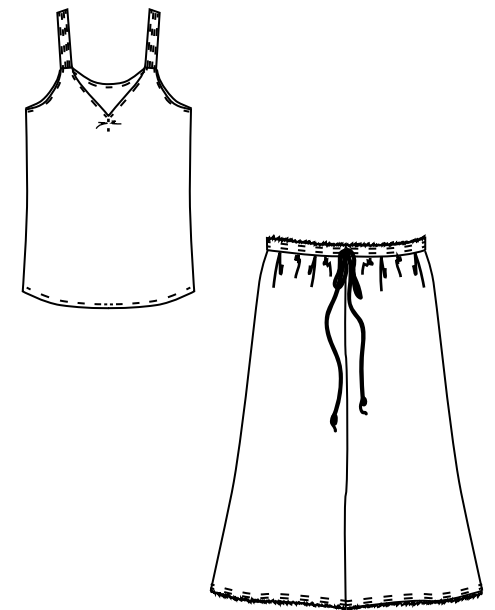

**BV104 Short Tunic**

Retail: \$122

**BV103 Short Tunic w/Ties**

Silk Velvet  
 Sizes: SM, MED, LG, XL, XXL

Retail: \$124

**BV112 Box Top**

Retail: \$146

**BV113 Box Top w/Cowl**

Silk Velvet  
 Sizes: S/M, L/XL

Retail: \$148

**BV111 Bias Top w/Ruffle Sleeve**

Retail: \$118

Silk Velvet  
 Sizes: SM, MED, LG, XL

**BV102 Long Tunic**

Retail: \$144

Silk Velvet  
 Sizes: SM, MED, LG, XL, XXL

**BV 101 Cape**

Retail: \$225

Silk Velvet/Silk  
 Sizes: SM, MED, LG, XL

**BV110 Bias Camisole**

Retail: \$

78

**BV109 Drawstring Bias Skirt**

Retail: \$144

Silk Velvet  
 Sizes: SM, MED, LG, XL

**BV107 Short Tier Skirt**  
Silk Velvet  
Sizes: SM, MED, LG, XL

Retail: \$129

**BV105 Elastic Waist Pant**  
Silk Velvet  
Sizes: SM, MED, LG, XL

Retail: \$129

Santa Fe, NM 87505