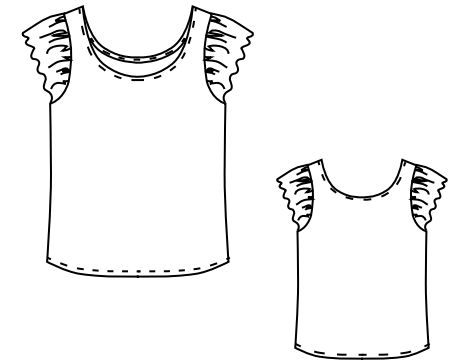

**BV104 Short Tunic**

Retail: \$122

**BV103 Short Tunic w/Ties**

Silk Velvet  
 Sizes: SM, MED, LG, XL, XXL

Retail: \$124

**BV112 Box Top**

Retail: \$146

**BV113 Box Top w/Cowl**

Silk Velvet  
 Sizes: S/M, L/XL

Retail: \$148

**BV111 Bias Top w/Ruffle Sleeve**

Retail: \$118

Silk Velvet  
 Sizes: SM, MED, LG, XL

**BV102 Long Tunic**

Retail: \$144

Silk Velvet  
 Sizes: SM, MED, LG, XL, XXL

**BV 101 Cape**

Retail: \$225

Silk Velvet/Silk  
 Sizes: SM, MED, LG, XL

**BV110 Bias Camisole**

Retail: \$

78

**BV109 Drawstring Bias Skirt**

Retail: \$144