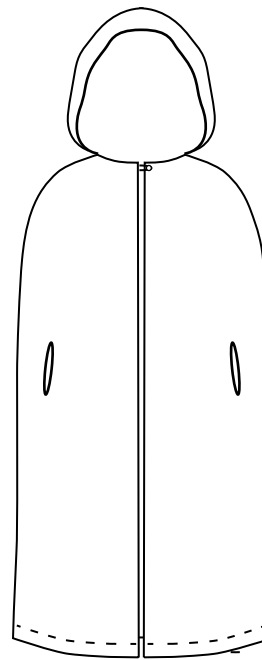

**BV104 Short Tunic**

Retail: \$122

**BV103 Short Tunic w/Ties**

Silk Velvet  
 Sizes: SM, MED, LG, XL, XXL

Retail: \$124

**BV112 Box Top**

Retail: \$146

**BV113 Box Top w/Cowl**

Silk Velvet  
 Sizes: S/M, L/XL

Retail: \$148

**BV111 Bias Top w/Ruffle Sleeve**

Retail: \$118

Silk Velvet  
 Sizes: SM, MED, LG, XL

**BV102 Long Tunic**

Retail: \$144

Silk Velvet  
 Sizes: SM, MED, LG, XL, XXL

**BV 101 Cape**

Retail: \$225

Silk Velvet/Silk  
 Sizes: SM, MED, LG, XL

**BV110 Bias Camisole**

Retail: \$

78

**BV109 Drawstring Bias Skirt**

Retail: \$144