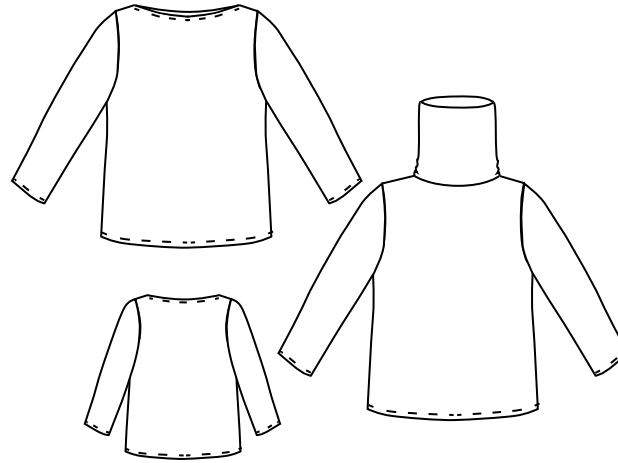

**BV104 Short Tunic**

Retail: \$122

**BV103 Short Tunic w/Ties**

Silk Velvet  
 Sizes: SM, MED, LG, XL, XXL

Retail: \$124

**BV112 Box Top**

Retail: \$146

**BV113 Box Top w/Cowl**

Silk Velvet  
 Sizes: S/M, L/XL

Retail: \$148

**BV111 Bias Top w/Ruffle Sleeve**

Retail: \$118

Silk Velvet  
 Sizes: SM, MED, LG, XL

**BV102 Long Tunic**

Retail: \$144

Silk Velvet  
 Sizes: SM, MED, LG, XL, XXL